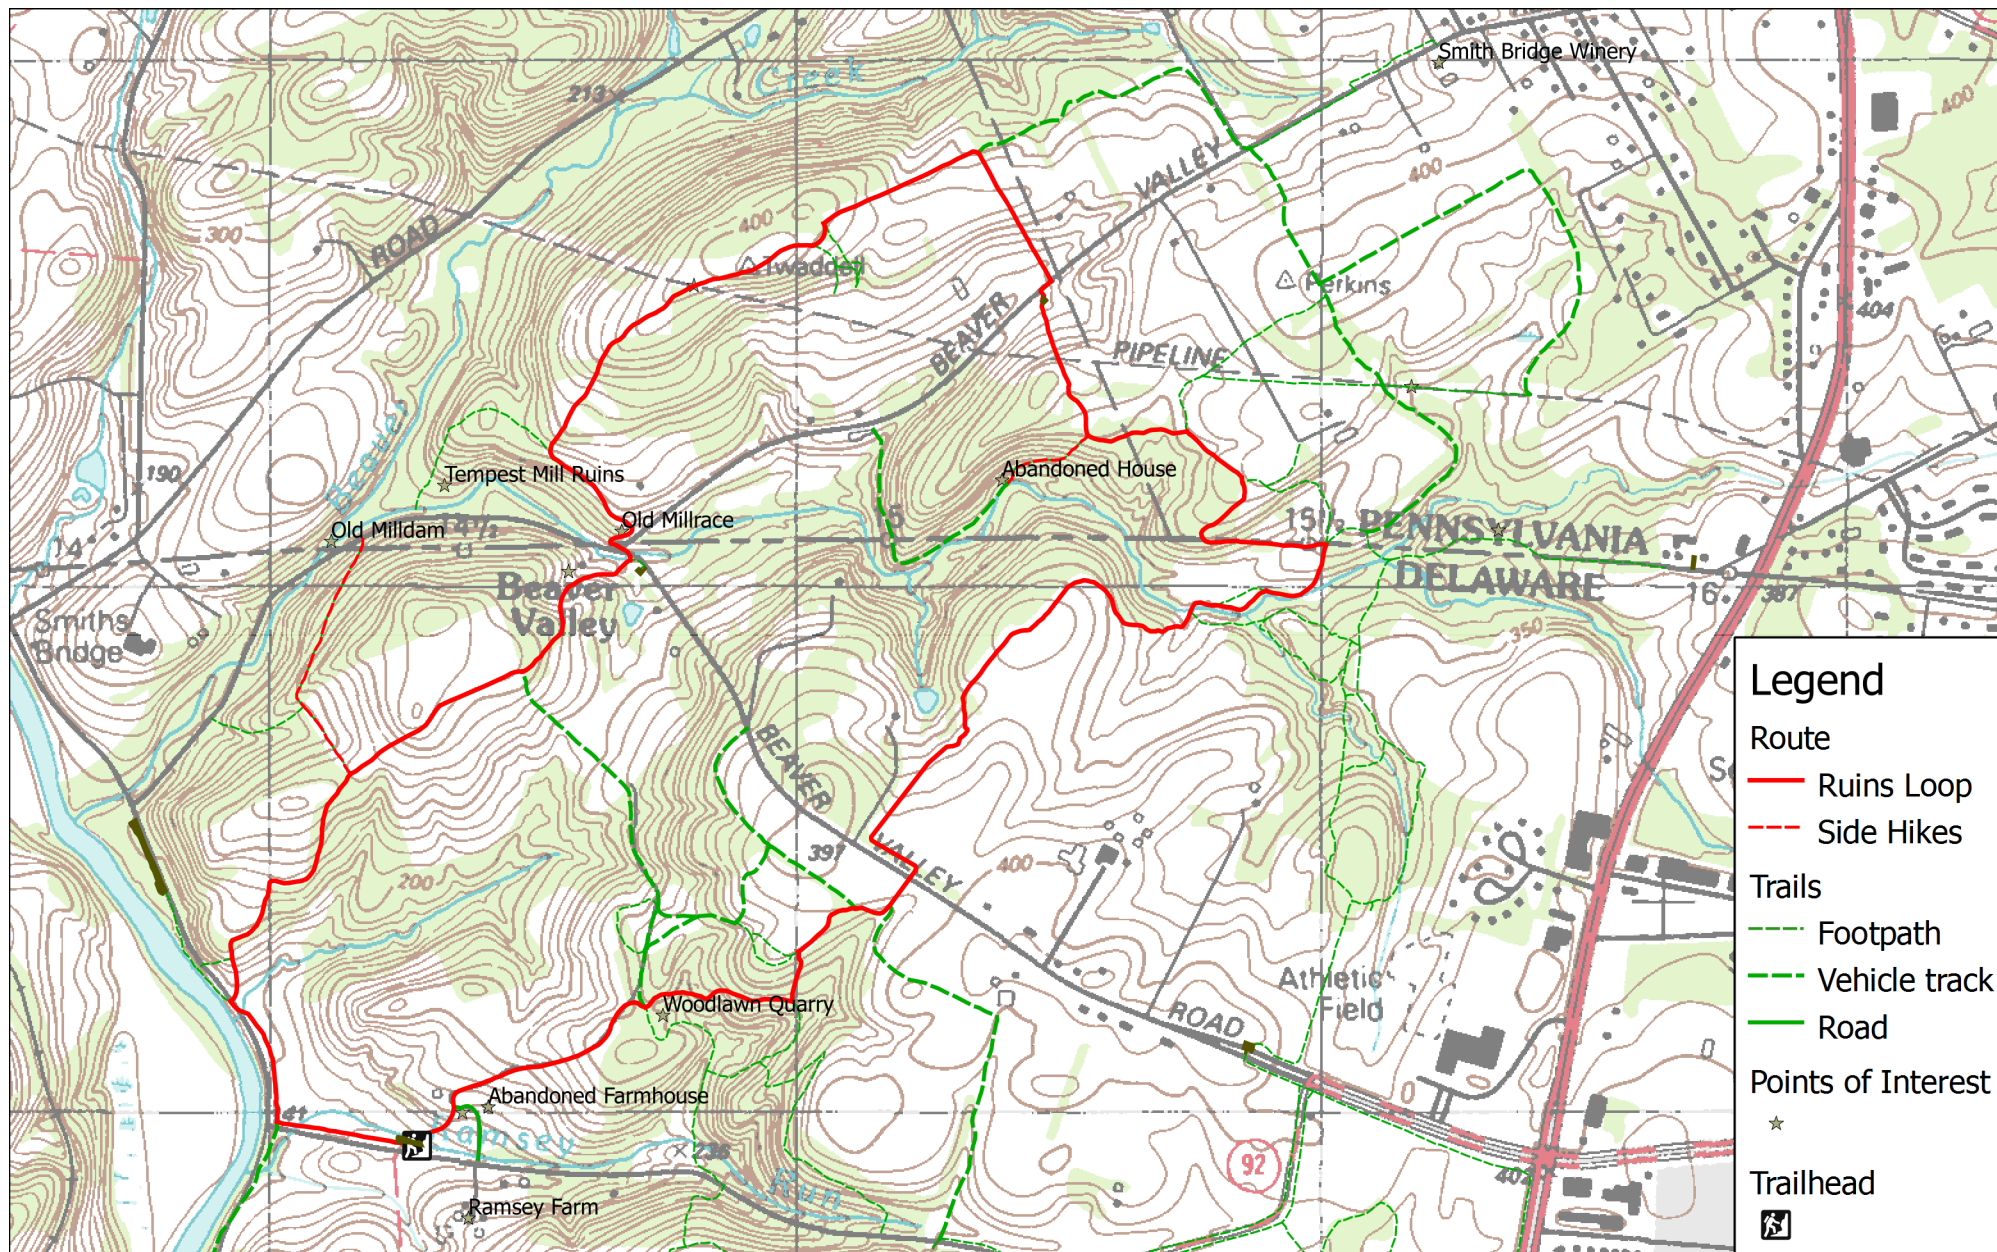

Woodlawn Ruins Loop

0 1 2 km

Delaware Discovery, 2011